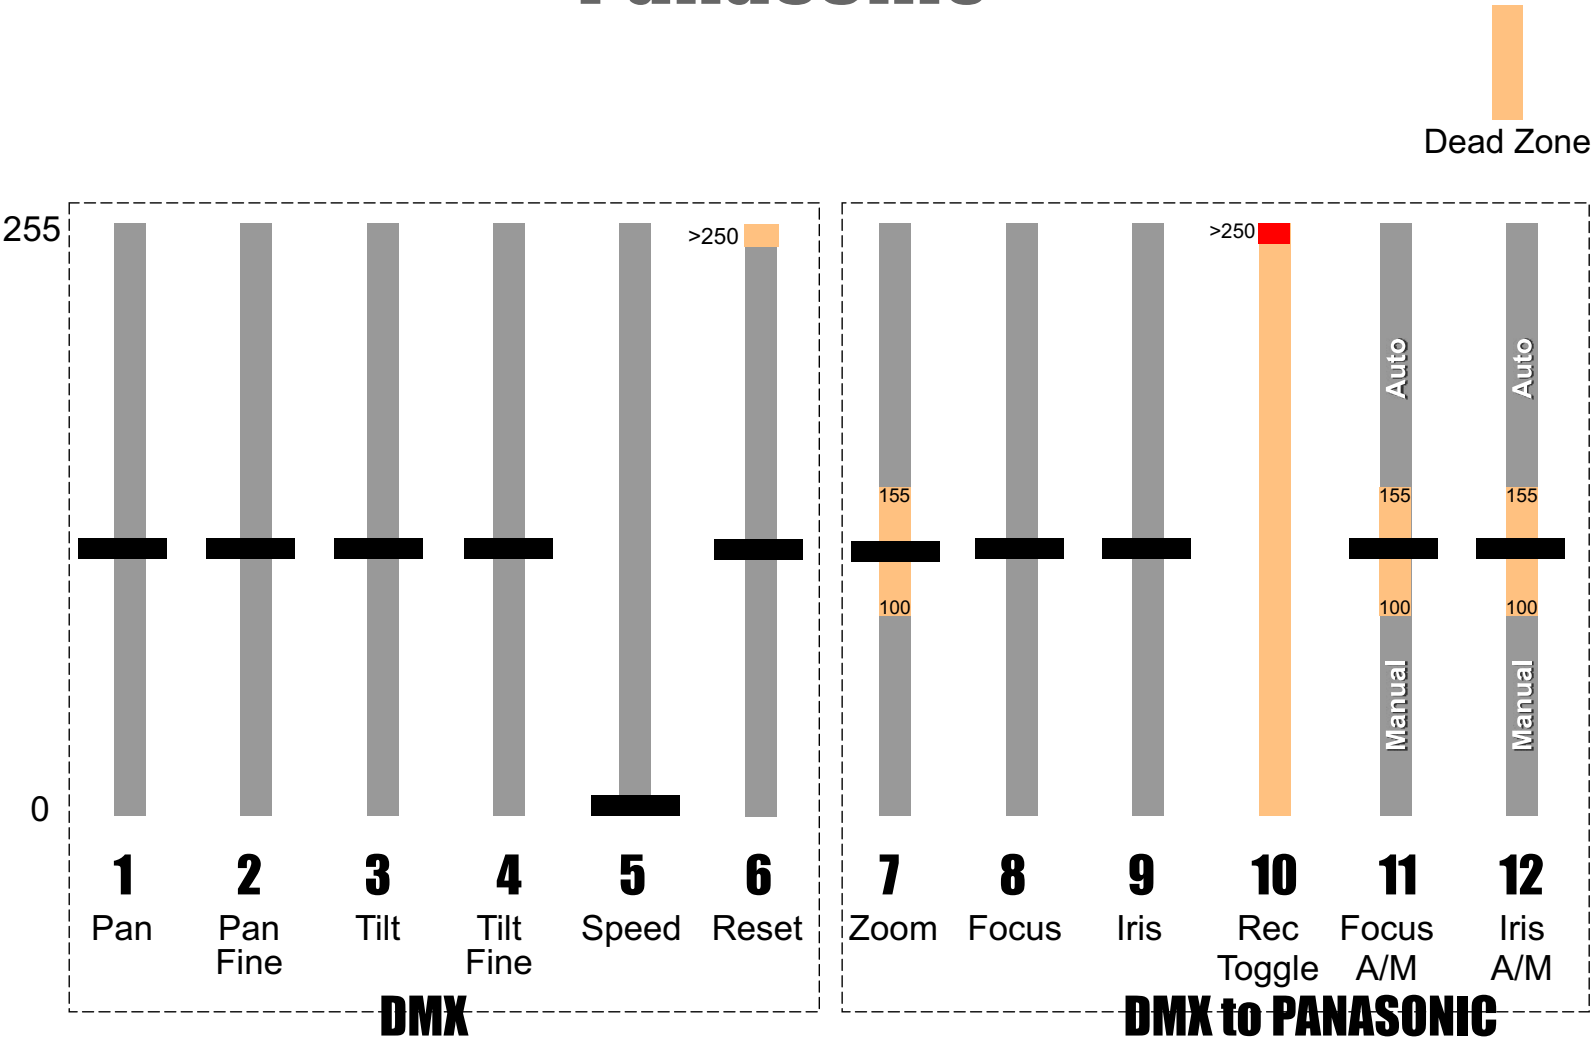

RUSHWORKS PTX Universal PanTilt

DMX Channel Profiles

LANC / Panasonic / VISCA

Rev. 033017 © 2017 RUSHWORKS

LANC

Panasonic

*for cameras with
two remote connectors*