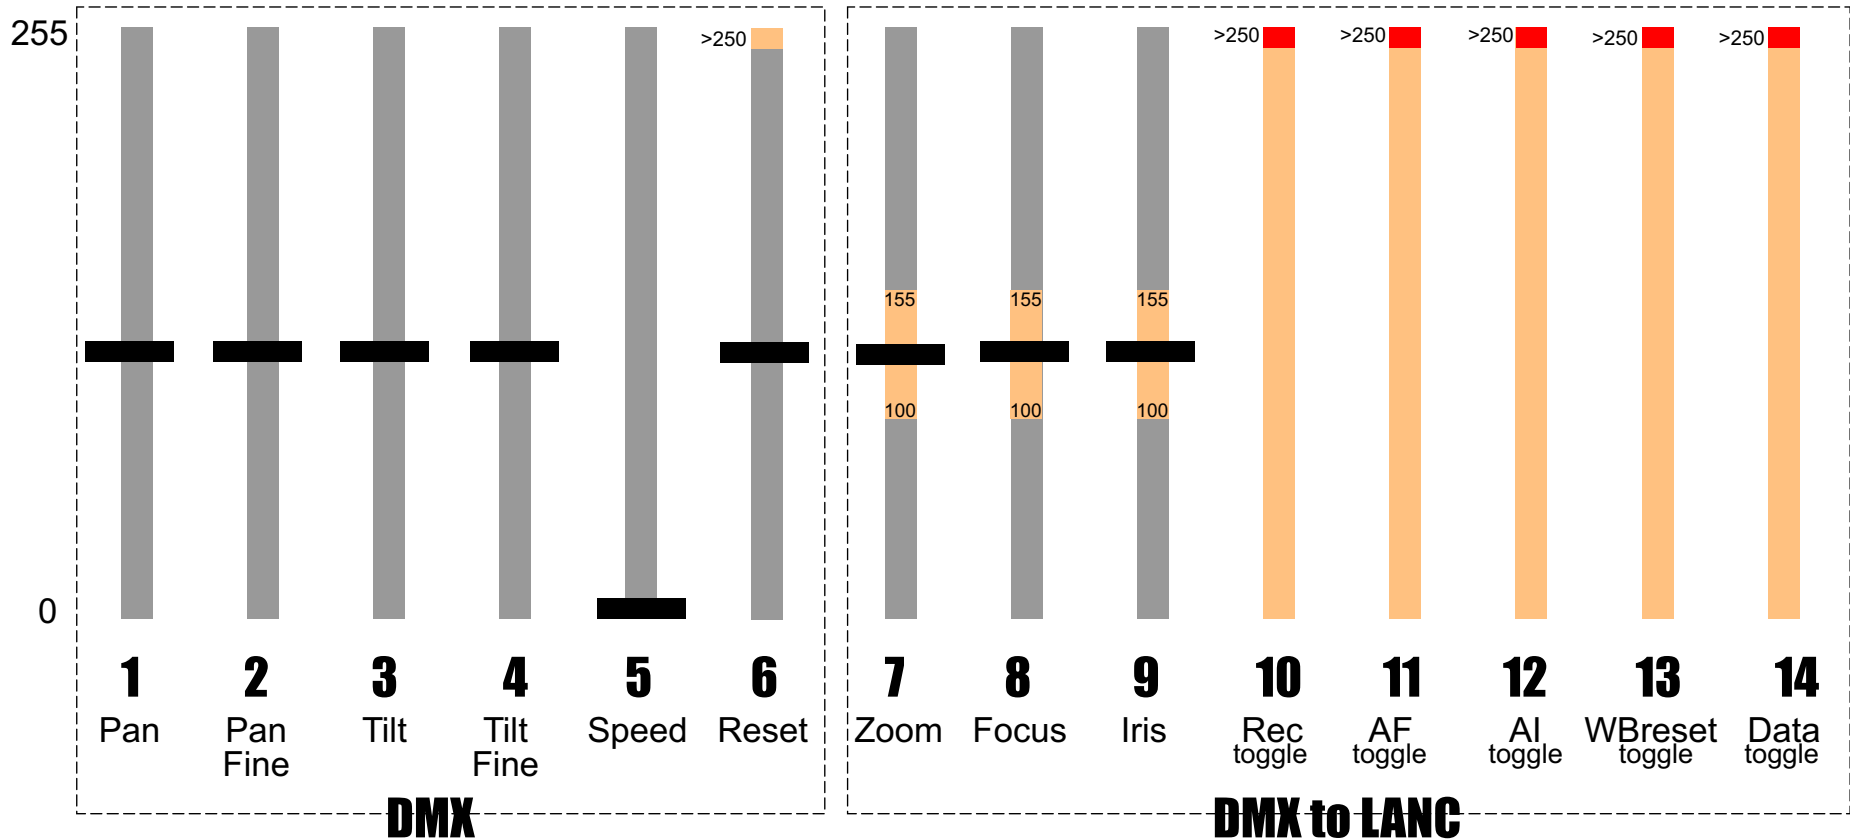

RUSHWORKS PTX Universal PanTilt

DMX Channel Profiles

LANC / Panasonic / VISCA

Rev. 033017 © 2017 RUSHWORKS

LANC

Panasonic

*for cameras with
two remote connectors*