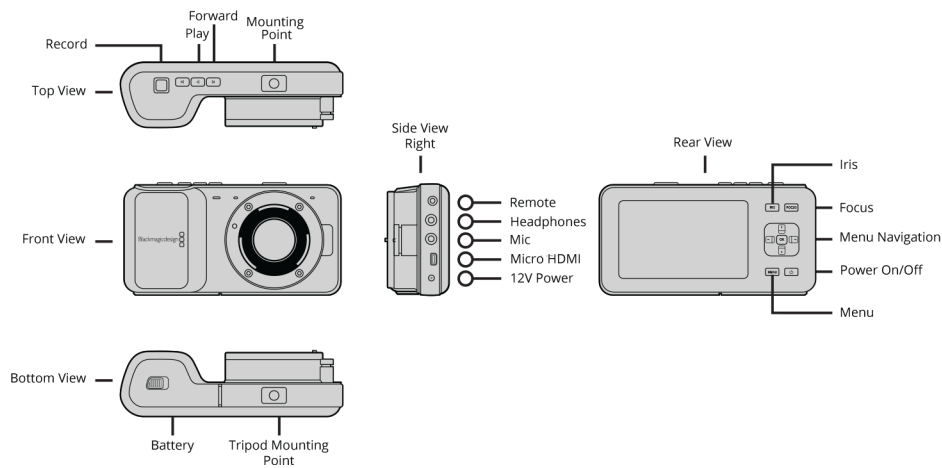

Connections

HDMI Video Output

1 x Micro HDMI Type D output.

Analog Audio Input

1 x 3.5mm stereo audio.

Analog Audio Output

1 x 3.5mm stereo jack headphone output.

HDMI Audio Output

2 channels 48 kHz and 24-bit.

Remote Control

1 x 2.5mm LANC for Rec Start/Stop. Iris Control and Focus using compatible lenses.

Computer Interface

USB 2.0 Mini-B port for software updates and configuration.